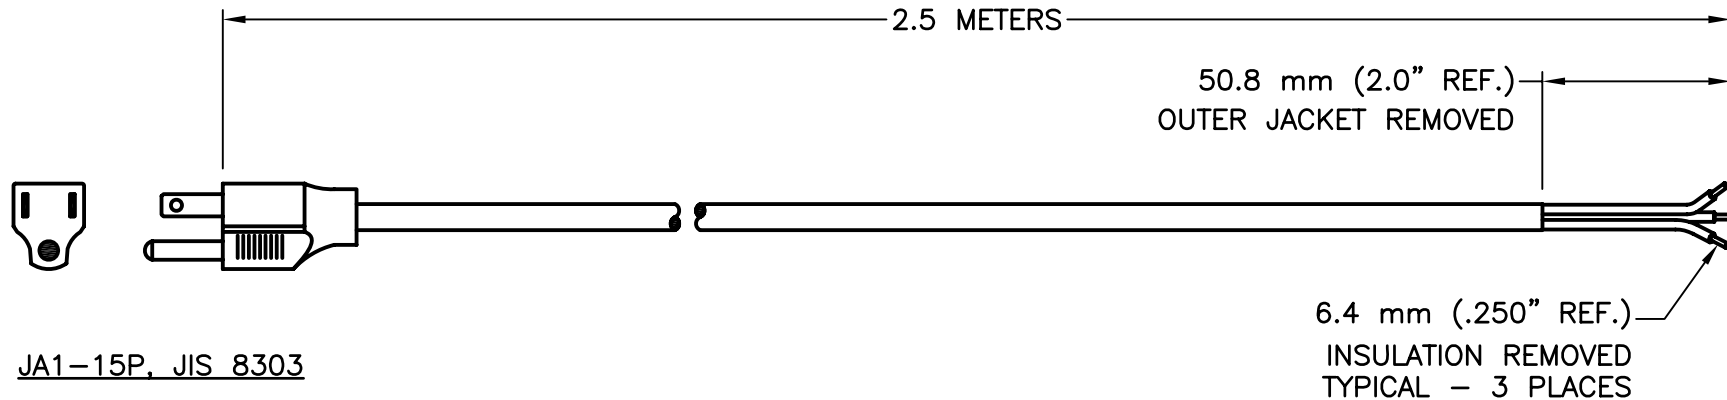

CAT. No.

81250

POWER SUPPLY CORD, JA1-15P (JIS 8303) JAPANESE PLUG, 12A-125V, BLACK, 2.5 METERS.

APPROVALS	PSE <input checked="" type="checkbox"/>
CERTIFICATIONS	ROHS <input checked="" type="checkbox"/>
STANDARDS	JIS 8303 <input checked="" type="checkbox"/>

ALL DIMENSIONS ARE IN MILLIMETERS

SPECIFICATIONS:

1. OVERALL LENGTH: 2.5 METERS
2. CONDUCTORS: 1.25 mm<sup>2</sup> x 3
3. JACKET: HVCTF, BLACK, 70°C, OUTSIDE DIAMETER APPROXIMATELY 8.7 mm
4. PLUG: JIS 8303, STRAIGHT, BLACK
5. CONNECTOR: NONE
6. RATED: 12 AMPERE 125 VOLT